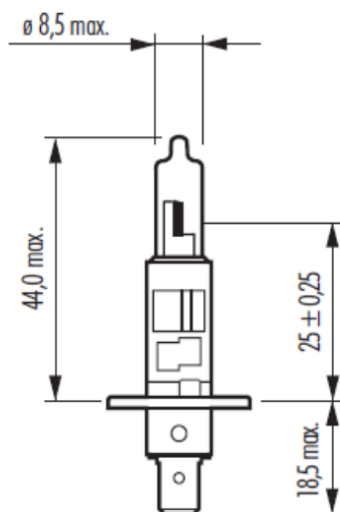

High beam

Technical Details

ECE R37 category	H1
E-homologation No.	E1 24P
Rated Voltage (V)	12
Wattage (W) at 13,2 V	max. 68
Luminous Flux (lm) at 13,2 V	1550 ± 15%
Life B3 (h) at 13,2V	110
Life Tc (h) at 13,2V	220
Base	P14,5s
Bulb Diameter (mm)	max 8,5
Light Center Length (mm)	25 ± 0,25
Burning Position	horizontal
Commercial Package (pcs)	200
Packaging Configuration (pcs x box)	10

Drawing (in mm)

valid from	14.11.2014-V-PN14/0499
replace for	
file	27420-100.pdf